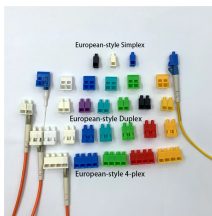

Fiber optic connector cassette material

Fiber optic connector cassette material

The Fiber Pigtail Cassette enables quick installation, reduces splicing errors, and simplifies fiber management with its pre-loaded, compact design. View details to see options for tight buffer, ribbon, ...

Explore CommScope's efficient and scalable fiber splice panels designed for seamless connectivity. Accommodating LC, SC, and MTP/MPO connectors, these panels are ideal for data centers, ...

Fiber optic "stub cable" cassettes can be configured to any length needed for hassle free installation. One end of the 6F, 12F, or 24F cable will be terminated in a cassette and the other end will be ...

h n i c a l i n f o r m a t i o n Opticom Fiber Optic Splice Cassettes shall consist of fiber adapters and pre-terminated fiber leads for quick and easy s. licing in high density applications. Connector options ...

Explore the SLG Cassette MTP®/MPO (Type-B) - MP6CAxxU, designed for high-density fiber optic networks. Ideal for data centers and telecommunications, this cassette ensures optimal performance ...

A: 12-fiber and 24-fiber cassettes are more dense and efficient in fiber optic networks. This means more connections can be implemented in a smaller dimension, which is quite useful where space is at a ...