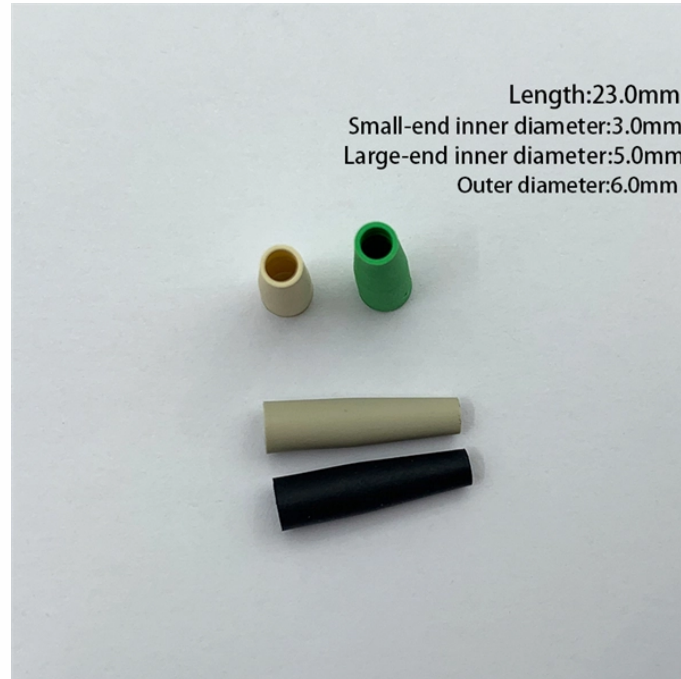

Fiber optic patch cord SC-ST 30 meters

Fiber optic patch cord SC-ST 30 meters

These multimode 62.5/125µm duplex fiber optic patch cables are terminated with ST fiber optic connectors on one end and SC fiber optic connectors on the other end (SC-ST). Straight Tip ("ST") ...

All our products are 100% new fiber optic cable of carrier-class quality, and can be fully trusted for your most demanding LAN/WAN applications, voice projects, or network deployments.

Tripp Lite's 30-meter (100ft) multimode duplex fiber optic SC/ST patch cable is manufactured from 62.5/125 zipcord fiber. The cable has ST to SC connectors, a PVC jacket and is FDDI and OFNR rated.

Our 30 meter SC to ST (50/125) multimode duplex fiber optic patch cables are made from Corning glass and offer superior performance.

This 30m Multimode Duplex Fiber Optic Patch Cable (50/125) - SC to ST is built with genuine Corning Glass, has ceramic ferrules and a 50/125 micron core, this cable is suitable for extremely high speed ...

Custom lengths and connector configurations available, including LC standard, LC uniboot, SC, ST, MTRJ and FC with UPC or APC connectors Available in 900um, 1.6mm, 2.0mm, 3.0mm jacket ...

Contact Us

For more information, pricing, or custom data center solutions, please contact us: