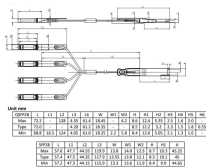

VFLs are easy to operate, efficient, portable, and cost-effective, ...