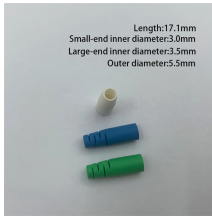

Fiber optic red light pen strong light source

WIDELY USED ON FC, SC, ST GENERAL FIBER INTERFACE - This Visual Fault Locator Built With 2.5mm Universal Connector for Testing Different ST, SC, FC Interferes Fiber Optic Cables;