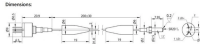

The MSW-1208 is a rugged, fan-less, industrial-grade, managed 10/100M Ethernet switch (layer 2) to fiber optic media converter that supports daisy-chain or redundant-ring fiber optic links.