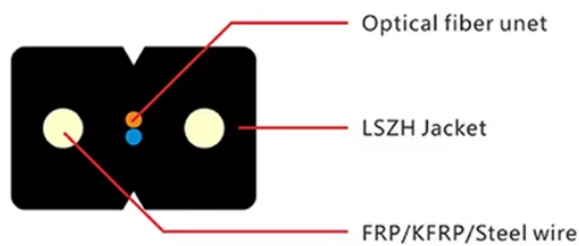

Fiber optic socket panel recessed type

Fiber optic socket panel recessed type

Engineered for seamless integration between indoor fiber optic cables and pigtails, this socket panel is compatible with SC, LC, and FC connectors. It is ideal for wall-mounted or desktop installation in ...

The TrueNet® Fibre Optic Wall Outlet from ADC KRONE is used to terminate horizontal fibre cable at the work station in Fibre To The Desk applications (FTTd). Formed from a polycarbonate material, ...

4 Port Optical Termination Outlet Description: In today's digital age, reliable and high-speed internet connectivity is a necessity. To meet this demand, fiber optic technology[...]

CommScope wall boxes offer efficient fiber connectivity. Easy installation, versatile sizes, and superior cable management.

Above all, the whole set terminal box including optical panel, plastic expansion screw and heat shrinkable sleeve (optional). Other than good compatibility, high reliability and stable ceramic parts, ...