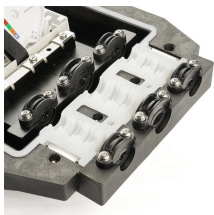

Learn what to look for in fiber splicing boxes, including types, key features, pricing, and expert tips to make an informed purchase decision.