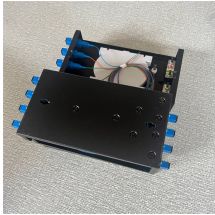

Get the facts on dietary fiber foods (soluble, insoluble), high-fiber foods, its health benefits (weight loss), and why it's important to get your daily intake of fiber.