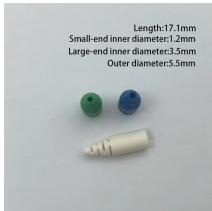

Fiber is a carbohydrate found in fruits, vegetables and grains that regulates your digestive system, lowers cholesterol and helps you stay full longer.