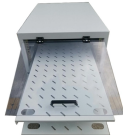

Explore FiberMania fiber optic termination boxes for FTTH and small networks. Durable enclosures with 4-48 ports, adapter compatibility, and easy install.