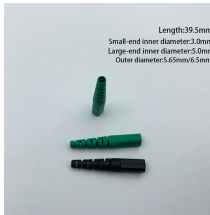

Fiber to the Home Distribution Box Termination

Fiber to the Home Distribution Box Termination

Fiber optic termination boxes provide a secure and organized solution for protecting and distributing fiber connections in FTTH, FTTB, and small network deployments. Designed as a compact enclosure, ...

The HTB8009 6 Ports FTTH Termination Box is a compact, multi-functional distribution enclosure specially designed for final fiber termination at the user end in fiber-to-the-home (FTTH) ...

A Fiber Termination Box, also known as a Fiber Distribution Box, is a crucial component in fiber optic networks. It serves as a termination point for optical fibers, providing a secure and ...