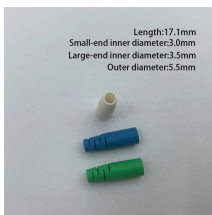

Fiberglass Cable Trays Fiberglass cable trays and cable tray systems have been tested and proven in the harsh environments of the offshore oil and gas industry. Subject to the corrosive conditions ...