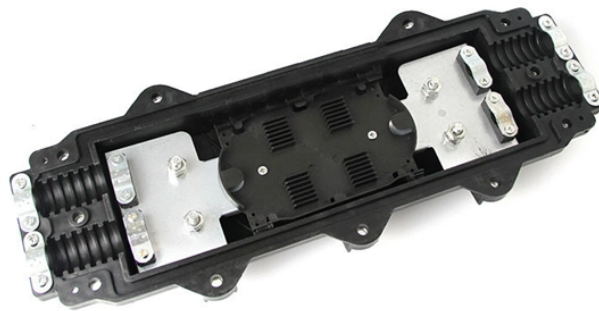

Fiberglass rigid tail luminous float sensitivity

Overview

The float's color change feature alerts you to a bite, providing an immediate visual cue to help you react effectively. Buy High Sensitivity Led Fiberglass Float Color Changing Hard Tail Electronic Buoy Fiberglass Material Luminous Dual Use Buoy at Aliexpress for. Find more 18, 100007201 and 100005537 products. Enjoy ✓ Free Shipping Worldwide! ✓ Limited Time Sale ✓ Easy Return. 62in) Color Change Feature Equipped with high sensitivity, this fishing float reacts quickly to even the slightest bite, ensuring you don't miss out on a catch. Quality Material Quality Material Color Change Feature Length:44-60CM (17. Read more New: A brand-new, unused, unopened, undamaged item in its original packaging (where packaging is applicable). Packaging should be the same as what is found in a retail store, unless the.

Fiberglass rigid tail luminous float sensitivity

Quality Material Crafted from durable composite material, this float is built to last, ensuring it can withstand the rigors of regular use. High Sensitivity Equipped with high sensitivity, this fishing float ...

*The innovative rocket tail design with a built-in LED light ensures outstanding visibility, making it easy to spot your float during both day and night adventures, and enables long-distance ...

Buy High Sensitivity Led Fiberglass Float Color Changing Hard Tail Electronic Buoy Fiberglass Material Luminous Dual Use Buoy at Aliexpress for . Find more 18, 100007201 and 100005537 products. ...

Fiberglass is a versatile and lightweight material, widely recognized for its strength and durability. It is a composite material made up of fine glass fibers embedded in layers of resin, which ...

Its luminous design, combined with high sensitivity, makes it ideal for shallow waters, ensuring your float is always visible. Equipped with a high-strength universal swivel, this float offers enhanced strength ...