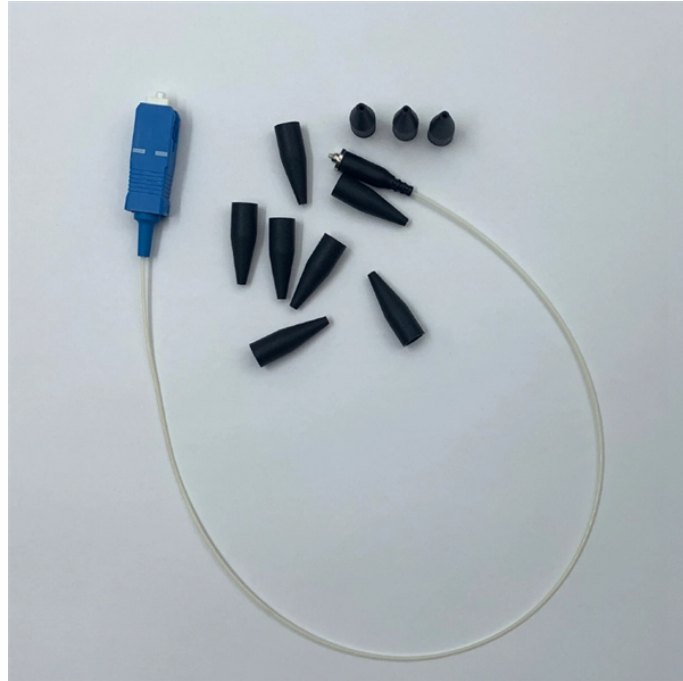

# Fire protection power cable tray ctt

## Fire protection power cable tray ctt

Cable trays and busways at floor level or at slab penetrations shall have a waterstop no less than 50 mm in height. At slab penetrations, provide ...

It provides rules for acceptable wiring methods that can be installed in cable trays, including conditions for use. It addresses uses permitted and not permitted for cable trays.

Utility tunnel cable systems face critical fire safety challenges due to dense cable arrangements and complex flame spread dynamics. This study investigates the suppression ...

Conventional methods for protecting cable trays against fire include wrapping the cable trays with fire retardant material or a fire resistant material, painting the cable trays with...

Waterproof and dustproof, reliable and safe  
The outer classic sink design allows the sealing ring of the cabinet and door to be seamlessly compressed without leaving a trace of gaps

Refers to the approximate height of a cable tray used for specifying. Selecting a specific height will show cable trays with that height, as well as cable tray accessories compatible with that height.