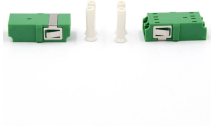

Fireproof cable trays are trough-type cable trays

Fireproof cable trays are trough-type cable trays

This article will delve into the best cable tray materials for fire-resistant installations, offering valuable insights for professionals involved in construction, electrical work, and facility ...

Cable Trunking is a fully enclosed cable tray, suitable for laying computer cables, communication cables, thermocouple cables and other control cables of highly sensitive systems. It has a good effect on ...

A perforated cable tray—also called a ventilated trough tray —features a solid bottom with regularly spaced ventilation holes and continuous side rails. Unlike ladder trays, the bottom ...

Discover the top 7 types of cable trays including Ladder, Perforated, and Wire Mesh. Learn their applications and benefits for efficient cable management.

Unlike ladder or wire mesh cable trays, trough type cable trays use a fully enclosed structure formed from a single steel sheet, creating a protective channel that shields cables from ...

Fire Rated Cable Trays are built to boost flame retardancy while fitting into tight ceiling spaces. Offering a sleek, clean finish for indoor or outdoor use, it provides value with a 78mm depth that ensures ...