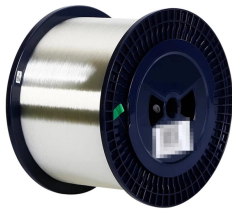

Fireproof cable trays are trough-type cable trays

Fireproof cable trays are trough-type cable trays

This article will delve into the best cable tray materials for fire-resistant installations, offering valuable insights for professionals involved in construction, electrical work, and facility ...

Cable Trunking is a fully enclosed cable tray, suitable for laying computer cables, communication cables, thermocouple cables and other control cables of highly sensitive systems. It has a good effect on ...

A perforated cable tray—also called a ventilated trough tray —features a solid bottom with regularly spaced ventilation holes and continuous side rails. Unlike ladder trays, the bottom ...

Discover the top 7 types of cable trays including Ladder, Perforated, and Wire Mesh. Learn their applications and benefits for efficient cable management.

Fireproof cable tray trough type has anti-corrosion performance and can protect cables from damage in corrosive environments. This characteristic makes it widely used in highly corrosive places such as ...