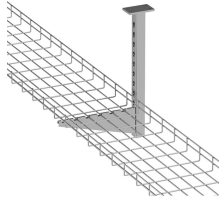

Fixing methods for outdoor cable trays

Fixing methods for outdoor cable trays

General Installation Guidelines: latest NEMA standards and local building codes. Trough tray field support and frequency depends on the weight and construction (splice locations, elbow fittings, etc.) ...

The purpose of this article is to define the sequence and methodology for the installation of electrical cable trays, cable trunking, cable raceways and boxes, junction and pull boxes.

Widths of 8 and 15 millimetres enable flexible adjustment to different cable trays, cable ladders and cable volumes. With the help of the matching SBV tightening strap locks and 576 spring chuck, the ...

Regarding cable management, the fixing and mounting you choose for your cable trays can make or break your setup. Whether you're managing voice, data, or electrical cables, ensuring ...

Below is the detailed cable tray installation method statement not only for cable tray but also applicable for GI ladder and trunking for indoor and outdoor applications and in service rooms like pump rooms, ...

All tray items whether stored outside or indoors, should be placed on sufficient dunnage to enable future mechanical lifting. Trays and fittings should be stacked by their physical dimensions (width) and type. ...