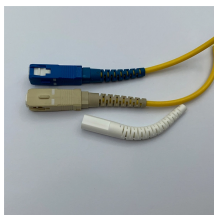

It has a transparent cover, so you can see your terminal blocks and wire connections at a glance without having to open it up every time. The housing is made from flame-retardant material, so it's safe and ...