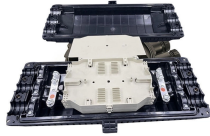

Four-core fiber-to-electrical switch

Four-core fiber-to-electrical switch

Our fiber optical switches offer several control options - remote control, control via button switch or both. The signal passes through the switch optically, without any electrical conversion.

In this work, we present an all-fiber architecture for a high-speed core-selective switch, crucial for efficient signal distribution in multicore networks.

This TCP/IP unmanaged switch has 100BASE-FX ports for fibre optic and four 10BASE-T/100BASE-TX ports for copper cable. It is a network switch with a supply voltage of 24V and a ...