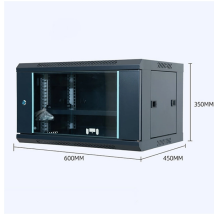

Our ESW-2206 optical fiber switch has 2 Fiber Optic SFP Module ports and 4 X 10/100/1000 Base-TX copper RJ-45. Works Best with Fibertronics Cat6 6 or Cat 5e ethernet patch cables.