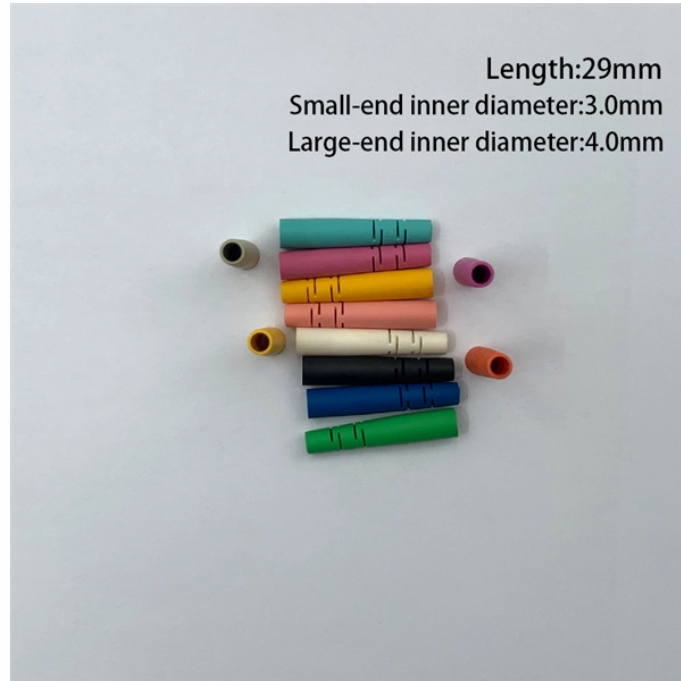

Four-in-one wall-mounted light distribution box

Four-in-one wall-mounted light distribution box

The Wiremold EFSB4 is designed to fit and be concealed behind flat screen displays that are 42 inches or larger. It can be installed in both new work and old work applications, providing versatility for ...

By using 5507 series Faceplates, WallSource multiple Service boxes can accommodate a wide range of power, communication and A/V solutions. WallSource boxes quickly mount in walls with standard 16 ...

Single gang, wood and steel stud bracket box with 3/8" offset for wood and steel stud mounting. It has two Quick Click Entries for each end, for use with 3/8" and 5/8" wallboard.