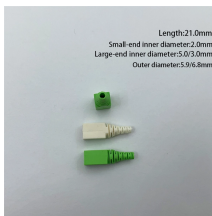

By using 5507 series Faceplates, WallSource multiple Service boxes can accommodate a wide range of power, communication and A/V solutions. WallSource boxes quickly mount in walls with standard 16 ...