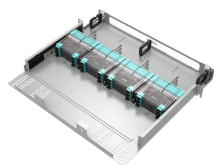

Infinique Fiber Optic Splice Enclosure has been specifically designed to give greater protection for fiber optic connections. It is made of tough chemical resistant engineering material which effectively ...