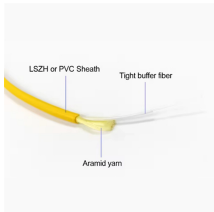

For additional product information or to request a quote to buy a complete GPON/Optical LAN or Optical Transport System, simply click here to request a quote or give us a call at 702-953-2387.

The primary function of a GPON Optical Network Unit (ONU) embedded within an SFP form factor is to serve as the endpoint at the subscriber's premises, converting optical signals transmitted from the ...