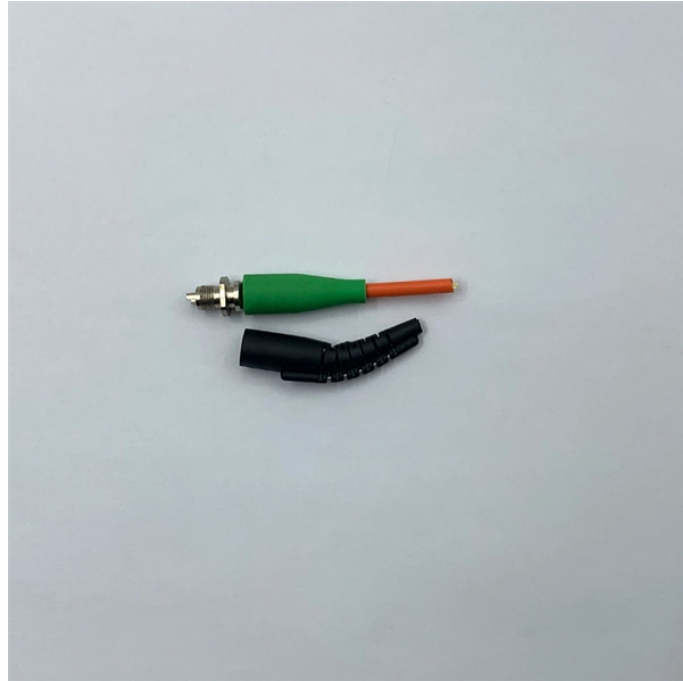

Galvanized Standard Cable Tray

Galvanized Standard Cable Tray

Galvanized Cable Tray | MSC Direct offers quality Galvanized Cable Tray at a great value. Find premium products to last a lifetime!

Description: This product category covers metal cable trays and metal cable tray systems intended for field assembly and for use in accordance with Article 392 of NFPA 70.

Cable tray length is selected based on the load to be supported, the distance between the supports (also referred to as the span), and handling and installation constraints.

Cable Tray and Cord Reels Precision engineered. Constructed from high-quality welded steel wire, Cablofil® Wire Mesh Cable Tray is the result of decades of research and over 94,000 miles of ...

Heavy duty cable trays and cable ladders are manufactured from pre-galvanized, electro-galvanized, or hot-dipped galvanized sheet metal, designed to meet ideal environmental working conditions for ...

Atkore Trof is a prefabricated mill-galvanized steel structure consisting of ventilated or solid bottoms, welded to the side rails, and is manufactured and tested to NEMA Standard VE-1

Contact Us

For more information, pricing, or custom data center solutions, please contact us: