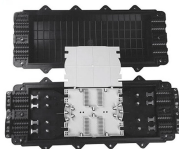

Galvanized Standard Cable Tray

Galvanized Standard Cable Tray

Galvanized Cable Tray | MSC Direct offers quality Galvanized Cable Tray at a great value. Find premium products to last a lifetime!

Description: This product category covers metal cable trays and metal cable tray systems intended for field assembly and for use in accordance with Article 392 of NFPA 70.

Cable tray length is selected based on the load to be supported, the distance between the supports (also referred to as the span), and handling and installation constraints.

Cable Tray and Cord Reels Precision engineered. Constructed from high-quality welded steel wire, Cablofil® Wire Mesh Cable Tray is the result of decades of research and over 94,000 miles of ...