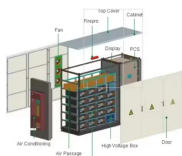

12 inch length profile Patented FAS style attachment secures tray without nuts and bolts Can be used in trapeze for tray widths up to 8 inches or wall or under floor applications Pre-Galvanized finish is for ...