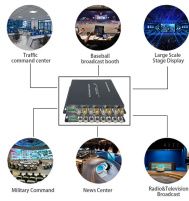

Chalfant Ladder Cable Tray Systems are ideal for indoor and outdoor cable management. They provide reliability, ease of installation, and cost savings both initially and long term.

MP Husky's cable tray selector for choosing the correct tray type (ladder, solid bottom, perforated, wire mesh) and size based on load, cable type and installation requirements.

Raceway, Cable Tray, Duct, & Trough Trough Cable Tray & Accessories Trough Cable Tray Straight Sections

Explore cable tray systems and accessories for organized, accessible cable routing in commercial and industrial environments.

A trough cable tray is a type of cable management system designed to protect and support electrical, communication, or data cables in commercial, industrial, or data center installations. Its “trough” ...