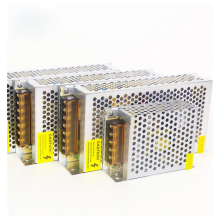

German CIF Price Wall-Mounted Distribution Box 8 Cores

Overview

Ideal for FTTx projects requiring centralized fiber management, including splicing, patching, and integration of cassette splitters. Suitable for both indoor (telecom rooms, basements) and outdoor (exterior walls, utility poles) installations, protected against dust and water per IP55. The 8 port Fiber Distribution Box is sturdy in structure, lightweight in size, and easy to install. This distribution box can connect. Standard wall mount enclosures from Multilink deliver distribution and connectivity solutions for network providers. 8-Core Optical Distribution Box's Windowed Design for Easy Fiber Maintenance The 8-core fiber distribution box features a windowed design, suitable for installers performing fiber maintenance without removing the entire box cover. It offers the functions of mechanical/fusion splicing, splitting, termination and cable distribution. This wall mounted fiber enclosure supports.

#FDB08A 8 port Optical Fiber Distribution Box Indoor / Outdoor Wall Mounted comes with 2 fiber cable ports + 8 ports for drop ftth fiber optic cables. It can install 8pcs SC/UPC or SC/APC inside the splice ...

We offer a wide range of 1-24 core FDB boxes and ODF cabinets for indoor/outdoor FTTX deployment. Durable, IP65 rated, and easy to install. Browse our models ...

The 8 port Fiber Distribution Box is sturdy in structure, lightweight in size, and easy to install. It can be installed on walls or utility poles, and its waterproof cover ensures maximum moisture protection, ...

Compact 8-core fiber box with integrated tray design, supporting 8 SC adapters and cassette splitters. IP55-rated for wall/pole mounting in FTTx networks.

These boxes or panels are used to provide interconnections between main fiber optic cabling facilities (distribution cable) from Access Node and the fiber optic cabling system (drop cable) on the ...