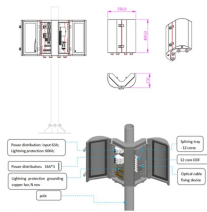

Diese leistungsstarken Router sind speziell für den Einsatz in unternehmenskritischen Netzwerken entwickelt und bieten Funktionen wie Gigabit-Ethernet, dedizierte serielle Ports und die bewährte ...