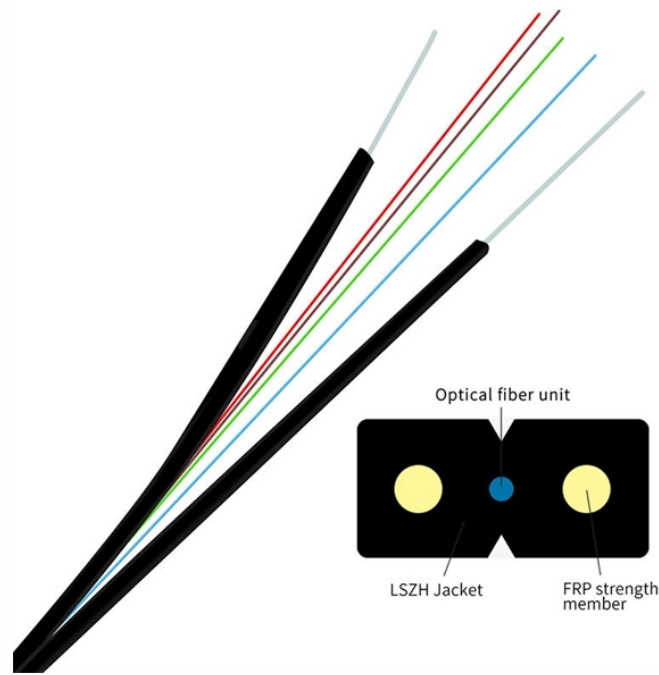

German Special Optical Cable Single Mode

German Special Optical Cable Single Mode

The range of special fiber feature includes pure Silica fibers, fibers with high and low NA and special broadband RGBV fibers with an operational range of 400 - 680 nm. Special fiber connectors are ...

LoRawan outdoor base station

This specialized cable integrates four premium 9/125 single-mode optical fibers with five robust 10mm² power conductors in a consolidated design, eliminating the need for separate cable runs.

FS offers single mode duplex fibre patch leads & cables for 1G/10G/40G/100G/400G Ethernet fibre connections that can transport data up to 10km at 1310nm and 40km at 1550nm.

We offer a huge selection of fiber cables and adapters that help to ensure dependable fiber network connections.

Find premium single mode fiber optic cables for high-speed data transmission. 20 years of expertise and worldwide delivery.

<p style="text-align: center;">OEM/ODM CUSTOMIZATION AVAILABLE</p> 	<p>This OS1 fibre optic patch cable is designed for single-mode transmission links with 9/125μ and is supplied pre-assembled as a duplex version (two fibres) with LC/LC connectors.</p>
---	--