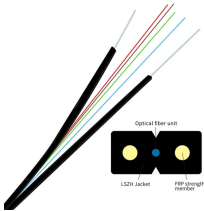

Multi-functional and secure — The industrial switch has strong functions such as STP/RSTP redundant network, Ring network, VLAN, Port mirroring, DHCP snooping, Storm suppression and so on

A place to share, discuss, discover, assist with, gain assistance for, and critique self-hosted alternatives to our favorite web apps, web services, and online tools.