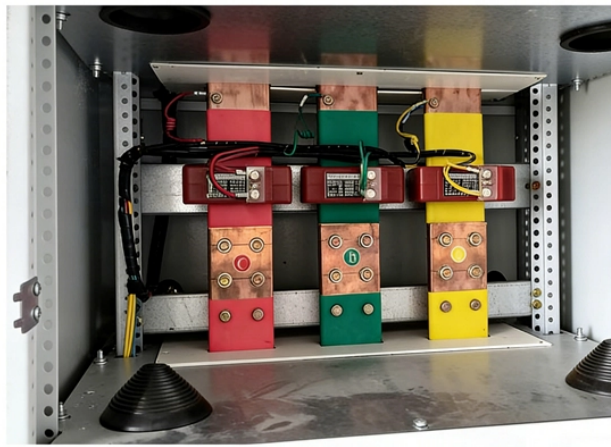

Gigabit Optical Switch with 2 Optical Ports and 8 Electrical Ports Ring Network

Gigabit Optical Switch with 2 Optical Ports and 8 Electrical Ports R

BL168GM-SFP is a network managed industrial Ethernet switch that complies with FCC, CE and RoHS standards. Support 2 gigabit optical ports and 8 gigabit electrical ports; Support Ethernet layer 2 ...

This switch provides 8 x 10/100/1000BASE-T ports, ports 3 to 8 PoE/PoE+ supported, 2 x 1G/2.5G/5GBASE-T ports, ports 1 to 2 PoE/PoE+ supported, 2 x 1GE/10GE SFP+ uplink ports, rich ...

8 Gigabit electrical ports + 2 Gigabit FX optical ports industrial Ethernet switch, supporting 8 100Base-T/1000Base-TX electrical ports and 2 1000Base-X optical ports. Products comply with FCC, CE, ...

BL168GMP-SFP is a managed industrial PoE switch with 2 gigabit optical and 8 gigabit PoE ports, meeting FCC, CE, and RoHS standards. It supports Layer 2 protocols for stable communication. ...

u It meets industrial-grade operation standards and has an average trouble-free operation of more than 300,000 hours u Working Power Supply:DC 12-52V provides reverse polarity protection u In the ...

Featuring eight auto-sensing 10/100/1000 Mbps RJ45 Gigabit Ethernet ports, this unmanaged switch offers plenty of performance for the devices in your network. In addition, two small form-factor ...

The rail installation features, wide temperature operation, IP40 enclosure and LED indicator light make the BL168G a plug-and-play industrial device, providing a reliable and convenient solution for users ...