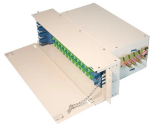

Cable Tray and Cord Reels Precision engineered. Constructed from high-quality welded steel wire, Cablofil® Wire Mesh Cable Tray is the result of decades of research and over 94,000 miles of ...

Access and manage your Microsoft account, subscriptions, and settings all in one place.