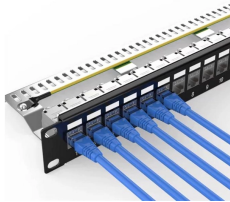

Cable Tray and Cord Reels Precision engineered. Constructed from high-quality welded steel wire, Cablofil® Wire Mesh Cable Tray is the result of decades of research and over 94,000 miles of ...

Access and manage your Microsoft account, subscriptions, and settings all in one place.

There are a large number of cable tray fittings that are made compatible with each type of tray. These fittings help in maintaining support of the cable tray system. Shop Graybar's collection of cable tray ...

Contact Us

For more information, pricing, or custom data center solutions, please contact us:

Website: <https://yoahorroenergia.es>

Email: hello@yoahorroenergia.es

Phone: +233 54 318 7269

Address: Plot 28, Spintex Road, Accra, Greater Accra, Ghana

This document is for informational purposes only. Specifications subject to change without notice.