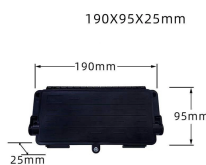

Inspired by the increasing trend of glute exercises seen in various and dangerous executions in the gyms today, the Signature Fitness Hip Thrust Machine safely and smartly isolates your glutes, ...