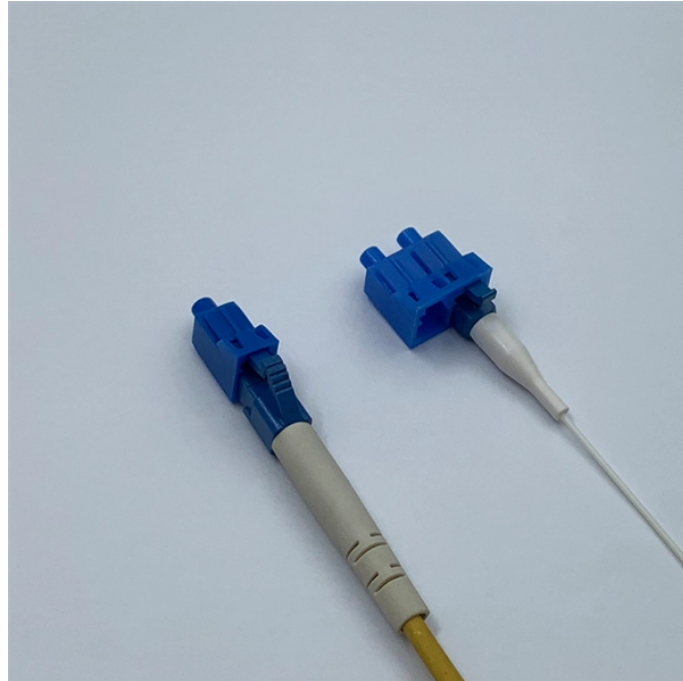

GoPro 8 fill light module

GoPro 8 fill light module

Buy GoPro Expansion Accessory Related Fill Light Module Suitable for HERO12/11/10/9/8 Media Mod No Original Packaging at Aliexpress for . Find more 44, 200003826 and 100000305 ...

Light Mod attaches to HERO8 Black via Media Mod (sold separately), or works as a handy standalone light for use with GoPro mounts. It features four levels of brightness—up to 200 lumens—for crisp detail.

With Light Mod, you can illuminate your subject with wide, smooth, even light and capture ultra crisp footage. Light Mod attaches to HERO cameras via Media Mod (sold separately), or works as a handy ...

A tiny but powerful light, the GoPro Light Mod for HERO8 features four levels of brightness to help capture any adventure. This compact LED illuminates subjects with up to 200 ...

The light module is connected to the HERO8 Black via the media module (sold separately) or works as a convenient stand-alone light for use with GoPro brackets. This text is machine translated.