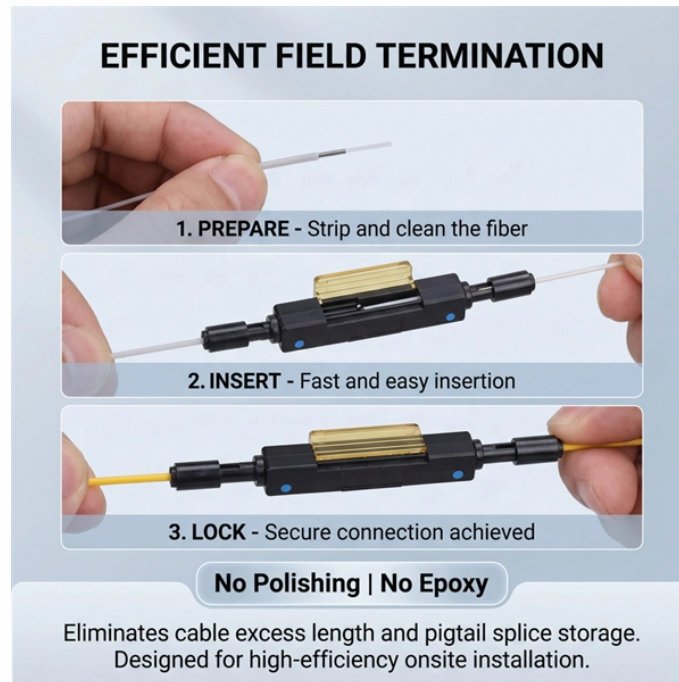

## Overview

Changing switchable graphics in BIOS can be a game-changer for laptop users who want to unlock their device's full potential. By following this step-by-step guide, you can optimize your laptop's performance, improve power management, and enhance your overall user experience. Integrated graphics, also known as onboard graphics, utilize the CPU's graphical processing capabilities, which can offer a more stable and efficient performance for everyday tasks, without the need for a dedicated graphics card. When a computer is powered on, the BIOS initializes the hardware components and prepares them for the operating system to take over. Laptops equipped with Switchable Graphics are capable of engaging the higher performance discrete graphics adapter. This tutorial will show you how to enable or disable your integrated graphics (iGPU) in Windows 10 and Windows 11. Microsoft has modified the priority of.