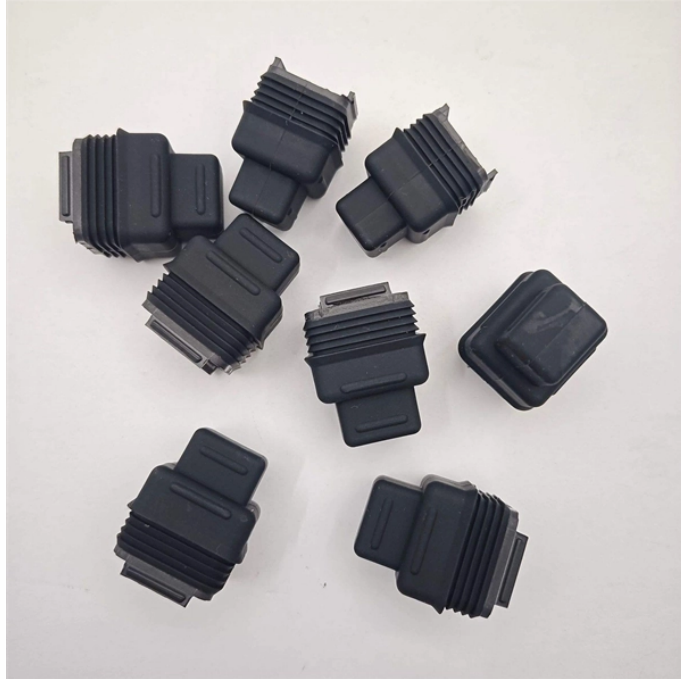

## Greek Precision Display Case

## Greek Precision Display Case

	<p>Explore our astonishing collection of Wedding crown cases, crafted with wood and 925 silver that serve as elegant keepsake boxes for preserving and displaying Greek wedding crowns.</p>
---	---

	<p>Traditional oval shaped dark wooden stefanothiki with hammered, ornate silver-plated metal trim. This beautiful crown case can be displayed on a dresser or hung from it's round keyhole slot in the back. ...</p>
---	---

Click to find the best Results for greek display case Models for your 3D Printer.

greek-vase - Relicase-Museum display cases,showcases manufacturer greek-vase

Measures approximately 12 inches x 12 inches. A decorative blue wooden case for displaying your special Wedding Stefana. Show off your Keepsake Crowns<sup>SM</sup> with Color. Measures approximately 12 ...