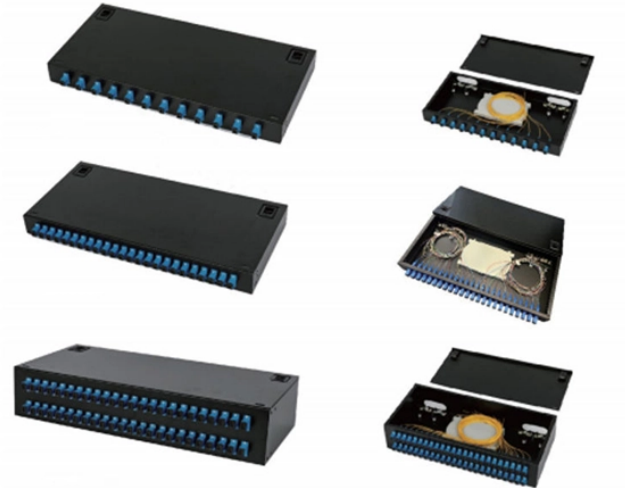

Greek cable tray threaded rod

Greek cable tray threaded rod

Buy Threaded Rods & Accessories here at ETS cable components. Leading nationwide distributors of LV-HV cable jointing, termination and installation materials.

Choose from our selection of cable tray supports in a wide range of styles and sizes. Same and Next Day Delivery.

Lightweight, corrosion-resistant aluminum I-beam ladder tray for easy installation and reduced labor time.

Tool-free, universal attachment for wire basket tray to standard strut profiles. Works with any commercially available wire basket tray. Ideal compliment to our CADDY cable tray support offering. ...

Specifically designed to support cable trays and struts, they provide the necessary tension and alignment to maintain structural integrity under load conditions.

Universally in the US trays are hung with 1/2" threaded rod. Anything smaller is tough to work with, tools, handling, storage.

These three qualities make the Cablofil Wiremesh Cable Tray system preferred by installers. This product meets the material restrictions of Article 4 of the RoHS Directive ...