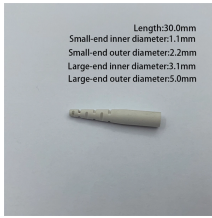

Green laser diode LED beads

ProPhotonix provides a range of green laser modules in different form factors with a range of wavelengths, power levels, output beam shapes, and electronic functionality including a wide range ...