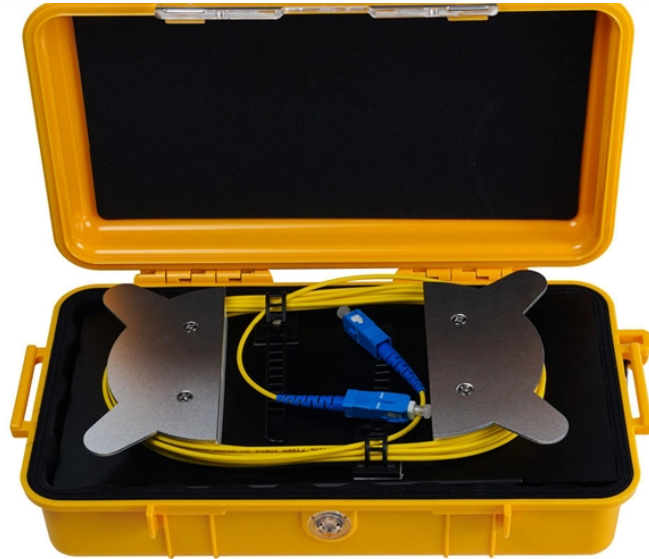

Grenada Galvanized Cable Tray Purchase Price

Grenada Galvanized Cable Tray Purchase Price

Find the best wholesale price Grenada Cable Tray Brackets Online. Opentip offers a great selection of Grenada Cable Tray Brackets at discount prices. High quality, fast delivery & bulk discount. Shop ...

The Unistrut TUHLT100/10HG Heavy Duty Cable Tray is a robust solution for all your cable management needs, featuring a 100mm width and 3M length, crafted from high-quality hot dip ...

Price List Cable Tray 2024 - Free download as PDF File (.pdf), Text File (.txt) or view presentation slides online.

[Accra Metropolitan] Electrical Cable Tray for sale — GH¢ 300. Cable trays we've all sizes 50*100,50*150,50*200 Listed by Evans Owusu on Jiji .gh

The Galvanized Cable Tray Ladder is a lightweight, durable solution designed to organize and support cables in industrial, commercial, and telecom installations. Made from high-quality galvanized steel, it ...

1075KWHH ESS

CSPSH1312L123 ABB 3 inch x 12 inch x 3 mtr Series 1 Hot-Dipped Galvanized Steel Straight Length Cable Tray Ladder Manufacturer:ABB Manufacturer #:SH1312L12-3 Made in Canada

Find reliable cable tray price lists from trusted suppliers. Shop high-quality, customized, and affordable options for your electrical needs. Bulk orders welcome.