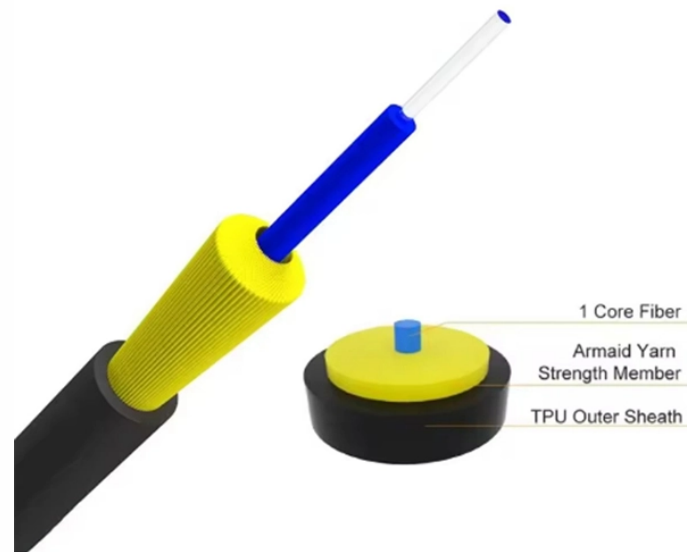

Grounding the home s electrical distribution box

Overview

Install grounding wire to provide a current with alternate paths to avoid electrical shocks in case of power surges. Connect electrical service boxes to grounding rods. It. Whether you're a seasoned pro or just starting out, this comprehensive guide will give you practical insights into proper grounding techniques, with a special focus on how selecting quality materials from a reliable building material supplier impacts your entire system's safety and longevity. Many homeowners recognize grounding only as the third, round prong on a standard electrical outlet, but its function extends far beyond. A properly grounded circuit breaker box is essential for protecting your electrical system and safeguarding you and your loved ones from electrical hazards.

Grounding the home s electrical distribution box

Grounding a circuit breaker box is a critical safety measure that protects your electrical system and prevents electrical hazards. By following the steps outlined in this guide, you can ensure ...

To help you get started, here is a comprehensive guide on how to ground an electrical box. Grounding an electrical box is a crucial step in ensuring the safety of any home's wiring system.

Installed correctly, grounding wire can prevent electrical shocks or fires at homes or in offices. This guide reviews the basics of electrical grounding, how to safely ground wiring and how to ...