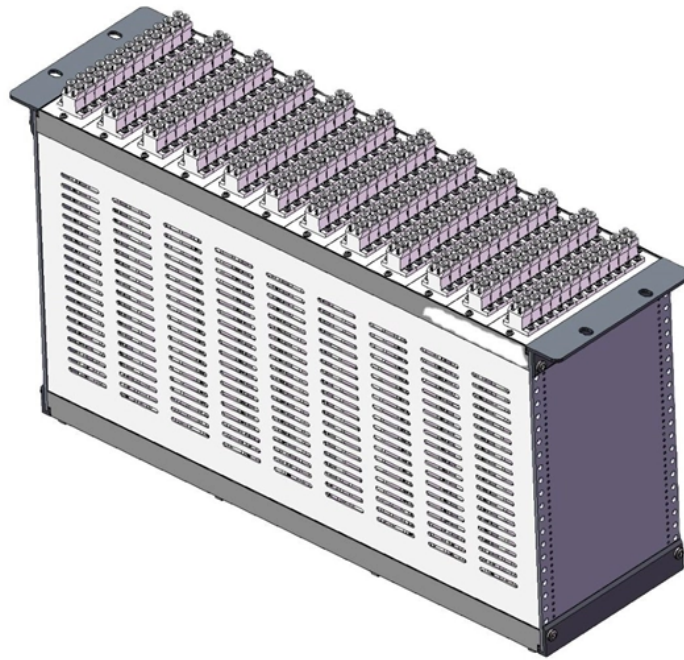

Guatemala junction box 12-pin

Guatemala junction box 12-pin

□CONVENIENT INSTALLATION□- The metal enclosure box is equipped with a removable galvanized mounting backplate to facilitate installing the electrical components. Complete accessories and four ...

Rear of the optical fiber distribution box

The JB 12 is a 12-pin junction box with antitamper switch. The box has 12 screw terminals with wire protection, 2 of which are intended for anti-tamper switch ...

Wire terminal block is equipped with a high temperature resistant shell, which has good safety protection performance and good insulation. Unique design of the junction box makes it suitable for electrical ...