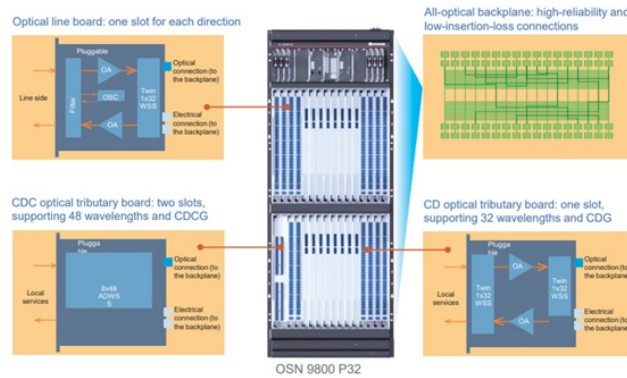

Guatemalan Imported Fiber Optic Terminal Box 2-Core Wholesale

Guatemalan Imported Fiber Optic Terminal Box 2-Core Wholesale

FTTH Box Our terminal box is available for the distribution and terminal ...

Explore reliable FTTH terminal boxes for secure fiber termination and distribution. Wall-mounted design, robust build, for home and industrial optical networks.

The surface mount fiber termination enclosure features dual ports compatible with both SC Simplex and LC Duplex adapters, supporting up to 4-core splicing and termination when using LC configurations.

FTTH Box Our terminal box is available for the distribution and terminal connection for various kinds of optical fiber system, especially suitable for mini-network terminal distribution, in which the optical ...