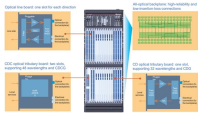

## Guinea Hot-Dip Galvanized Cable Tray Platform

We Jianguo Holdee electric Co., Ltd can provide customers with ...

Widely used in electric, automobiles and construction industries; our Hot Dip Galvanized Cable Trays are sure appreciated by customers for its robust construction and capacity to withstand adverse ...

These trays are coated with a thick layer of zinc through the hot dip galvanization process, offering enhanced protection against corrosion, harsh weather, and heavy industrial conditions.

They are a type of cable support system manufactured from steel sheets coated with a zinc layer through a hot-dip galvanization process. This zinc coating provides exceptional protection against ...