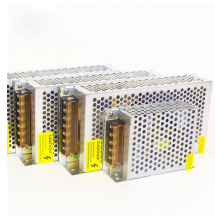

The aluminum I-beam design of Itray is perfect for industrial installations with large diameter cables in long span situations, minimizing total tray width and creating a ...

Kit contains two EZ BN 1/4 and two CE 25 with one HB2. This product meets the material restrictions of Article 4 of the RoHS Directive (2011/65/EU), including Commission Delegated Directive 2015/863.

Hubbell's NEXTFRAME® Ladder Tray is the effective and widely used cable runway that supports and delivers bundles of cable between cabinets, racks, and closets, along walls, and suspended from ...

Cablofil Wiremesh Cable Tray concept based upon performance, safety and economy: three qualities which make Cablofil Wiremesh Cable Tray system preferred by installers. Cablofil adapts to the most ...

The aluminum I-beam design of Itray is perfect for industrial installations with large diameter cables in long span situations, minimizing total tray width and creating a smooth transition between straight ...