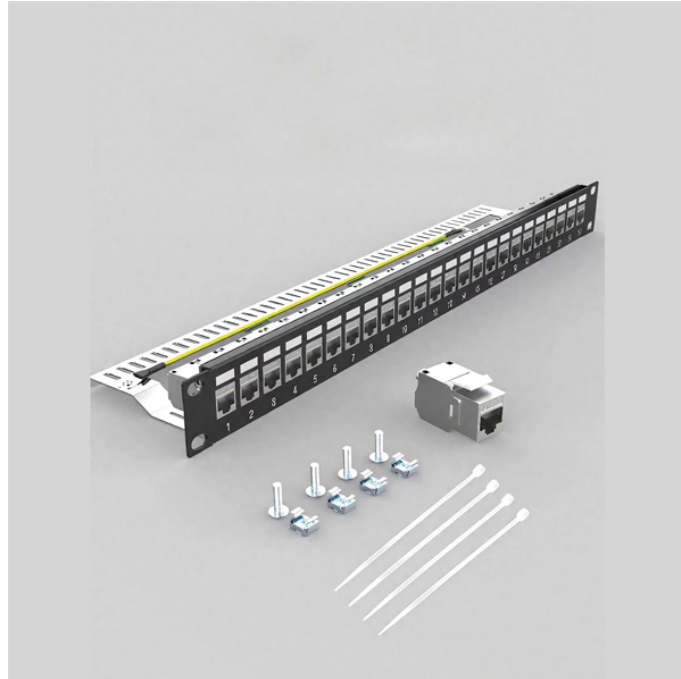

HP Huijue Fiber Optic Switch Configuration

Overview

These instructions provide basic configuration steps. For detailed rack mount and configuration instructions, download the HP B-series 16Gb Switches Hardware Reference Guide from the storage section of the HP website: com/support/manualsrequire Power over Ethernet (PoE) connectivity. The series consists of three switches: the HP 2520-8-PoE, 2520-24-PoE, and 2520-8G- PoE Switches. Microsoft® and Windows® are U. Hewlett Packard Enterprise offers an extensive. Read these instructions to set up and configure the HP SN6000B 16Gb 48-port Fibre Channel Switch and HP SN3000B 16Gb 24-port Fibre Channel Switch. You can easily deploy, monitor and expand your security system anytime and anywhere with our software platforms.

Set switch features This completes the initial setup of your HP SN6000B or SN3000B 16Gb FC Switch. See the HP StorageWorks Fabric OS 7.0.x Administrator's Guide and the Fabric OS 7.0.x Command ...

A new configuration of this switch bundled with small form-factor pluggable (SFP) transceivers is now available.