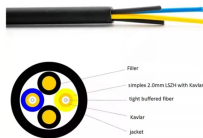

Haiti Solution PoE Switch 1 6T

Haiti Solution PoE Switch 1 6T

- Ethernet port supports 10/100Mbps.
- Flow control mode: full-duplex adopts IEEE 802.3x standard, half-duplex adopts Back pressure standard.
- Support port auto flip (Auto MDI/MDIX)
- • ...

Want to learn more? Looking for something else?

PoE Power. Default (Normal mode): All ports can communicate with each other. EXTEND (Surveillance mode): Transmission distance up to 250 meters.

Featuring state-of-the-art Broadcom chipsets, these switches offer capacities ranging from 200G to 1.6T. Integrated into GIGAPOD cluster computing platforms, the joint display highlights ...