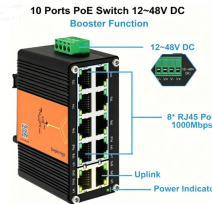

In this article, we will introduce you specific operation guidelines and related suggestions from three aspects of fiber optic patch cord connection, disconnection methods and daily ...

Technical guidance for installing fiber patch cords correctly, covering handling rules, bend radius, cleaning, routing, labeling, and connector management.