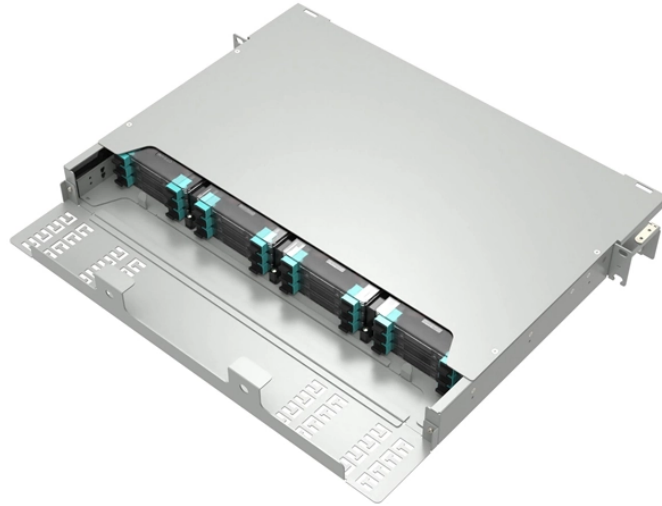

Hexagonal socket inside fiber optic splice box

Hexagonal socket inside fiber optic splice box

We offer assorted optional accessories such as adaptors and cords that help easier management of fiber-optic cabling.

Fiber Optic Closure with Multi-out Gel Seals, FOSC-400D5G The FOSC-400G is a single-ended, environmentally sealed enclosure for fiber management in the outside plant network.

Scope cal fiber cable splicing, joint and protection. It is waterproof and dust proof and suitable for outdoor aerial hanged, pole unted, wall mounted, duct, buried application. It can be opened after ...

With their compact and uniform design, the splice boxes for both the DIN rail and 19" mounting provide ample interior space for the secure connection of fiber optics.

Phoenix Contact extends its fiber-optic range with the FDX 20 series splice boxes which ensure continuously reliable data transmission in real time. The compact and uniform design offers ...

These aluminum enclosures are designed for high-density splice storage, with emphasis on proper fiber management and versatility of cable port seals and cable tie-down features.

NEXCONEC OC-DO08 high fiber count splice closure is a dome type with large capacity, with vulcanized rubber as sealing component, helical and extrusion mechanical sealing. It is suitable for ...