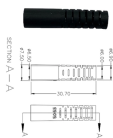

Learn what is a PoE switch, how it works, types, power budgets, and real uses. Simple 2025 guide for home, office, and installers and shops.