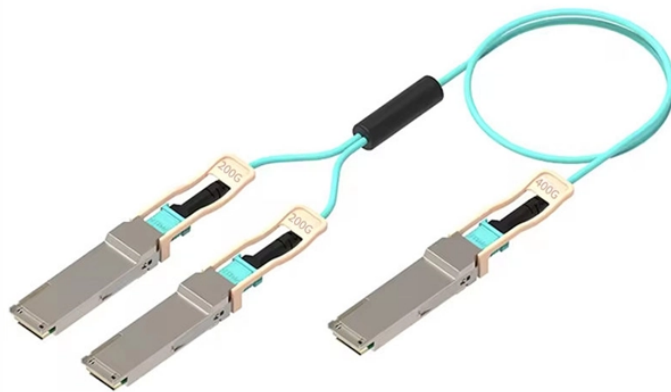

High-density 1U cable management rack NEMA4X in stock

High-density 1U cable management rack NEMA4X in stock

With 1U size, this cable management organizer takes up very little space in the rack, making it an ideal choice for high-density server installations. The premium 1U Horizontal 19" Cable Management ...

Open rings allow convenient access to cabling for routing and separation of bundles. The cable manager is made from rugged cold-rolled steel to increase the total weight capacity. All hardware is included ...

Ideal for organizing network cables with a 1RU horizontal design, ensuring efficient cable management in 19 in. racks. Ideal for organizing cables under your desk, this sturdy steel tray offers easy access ...

Large pass-through holes make it easy for large bundles of cables to be routed into the duct from the other side of the cable manager. The Horizontal High Density Cable Manager comes in 1U and 2U ...

The finger duct cable management panel is ideal for high-density cabling to manage all cable types such as fiber optic cables, copper cables, coax, etc. Theoretically, the 19-inch rack cable ...