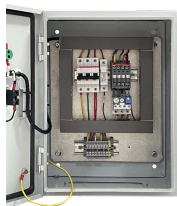

The NavePoint cable management raceway duct panel is designed to organize and support cables from any patch panels and other rack and cabinet mount products. It mounts on standard 19" racks and ...