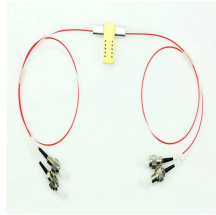

Open rings allow convenient access to cabling for routing and separation of bundles. The cable manager is made from rugged cold-rolled steel to increase the total weight capacity. All hardware is included ...

The NavePoint cable management raceway duct panel is designed to organize and support cables from any patch panels and other rack and cabinet mount products. It mounts on standard 19" racks and ...

Single Sided Horizontal Managers are available in 1RU and 2RU sizes. The unique finger design protects cables from damage while the cover mounts with six hinge clips to allow the door to ...

Large pass-through holes make it easy for large bundles of cables to be routed into the duct from the other side of the cable manager. The Horizontal High Density Cable Manager comes in 1U and 2U ...

The finger duct cable management panel is ideal for high-density cabling to manage all cable types such as fiber optic cables, copper cables, coax, etc. Theoretically, the 19-inch rack cable ...

Constructed with plastic material, the cable manager features a flexible design to decrease damage to the cables when they are routed in/out of the cable manager channel.

high implies marked extension upward and is applied chiefly to things which rise from a base or foundation or are placed at a conspicuous height above a lower level.