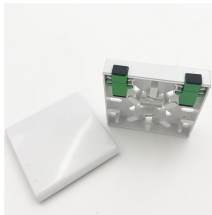

High-density fiber distribution box for relay protection G 654

High-density fiber distribution box for relay protection G 654

Properly designed rack mounts/patch panels are the vital foundation for any network, and Multilink's lineup features a wide variety of adapters, splice trays and fiber cable options.

FlexCore Tethered Fiber Optic Enclosures are used in high-density entrance/meet-me room applications as specified in the Data Center Cabling Standard TIA 942 for quickly establishing POP cross ...

The FieldSmart FxMP Panel is a high density, low maintenance fiber distribution panel for use in a data style rack/cabinet, a 19" (482.60 mm) or a 23" (584.20 mm) frame.

This rack mount fiber optic patch panel is a 4 Rack Unit (4U/4RU) high density distribution unit that provides high density fiber capacity of up to 288 fibers when utilizing 12 of our LGX type LC quad ...

The HDX Fiber Distribution Frame is a main cross-connect or interconnect patching frame for all fiber channels in the data center. One frame consolidates patching into an incredibly small footprint, with ...