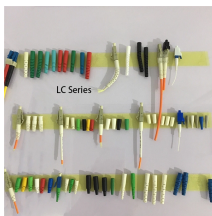

Home Fiber Optic LC Interface

Home Fiber Optic LC Interface

Find premium LC connectors for fiber optic networks, including single-mode, multimode, UPC, and APC options. Shop high-performance LC connectors for data centers, telecom, and enterprise applications.

Among them, LC fiber optic connector is one of the most common types of fiber optic connectors. This article will give a clear explanation to LC fiber connector and how to use it.

Among them, LC fiber optic connector is one of the most common ...

The LC connector is a miniaturized version of the SC connector, featuring a 1.25mm ferrule, which makes it ideal for high-density applications. It uses a latch mechanism similar to an ...

We've explored the various LC connector types, from simplex to push-pull, and their roles in fiber optic technology, showing how they keep fiber optic cables performing at their best.

An LC (Lucent Connector) is a small-form-factor fiber optic connector that uses a 1.25 mm ceramic ferrule and a secure push-pull latch mechanism. It supports both single-mode and multimode fibers ...

We will take you through what LC-LC fiber optic connectors are, why they are so popular and common, and how they stack up to other connectors, along with the relevant best practices and ...