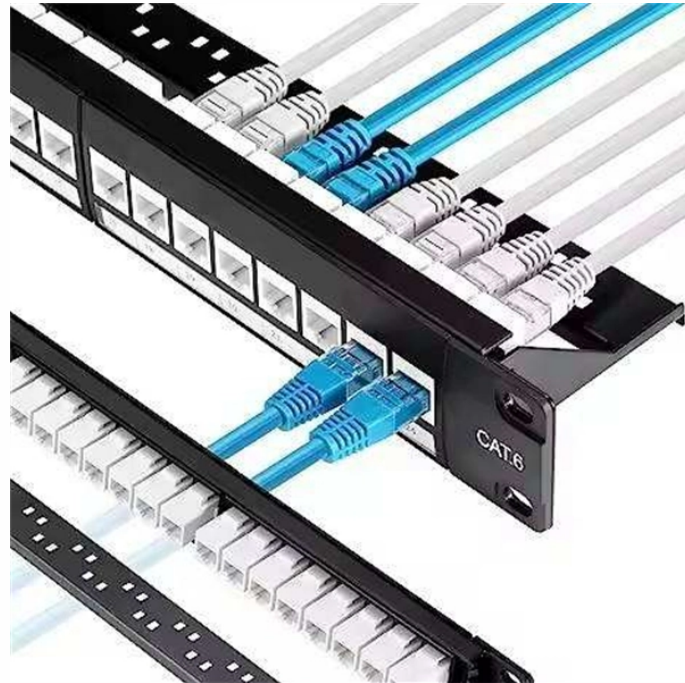

Home electrical distribution boxes and fiber optic boxes

Home electrical distribution boxes and fiber optic boxes

The HTB8067 24 Port Indoor Fiber Optic Distribution Box ensures efficient cross-connection between backbone cables and indoor fibers, ideal for FTTH setup.

These indoor and outdoor boxes make it easy to install your fiber optic gear, with adapter panels and options with pigtails and splitters, simplex and duplex adapters, and splice trays.

CenturyFiber Optics is a manufacturer and supplier of fiber optic interconnect enclosures and accessories for wall, rack, and OSP.

Discover essential FTTH products like OLT, ONU, optical splitters, and fiber distribution boxes. Learn how to design and deploy an efficient FTTH network for high-speed fiber optic home connectivity.

Fiber Optic Distribution Box, 6 Port Wall Mount Enclosure with 6 LC Duplex Adapters, Singlemode, FTTH, IP65 Waterproof Outdoor/Indoor Use - 8.27" x 5.31" x 1.57"

ISP-Home offers a variety of fiber optic distribution boxes from 2core to 96core. Factory-direct pricing, superior quality, speedy delivery, and outstanding service.

The 2 port fiber wall outlet box is used as termination point to interconnect incoming cable with optical network unit device in FTTH, FTTB applications. It is typically installed inside the subscriber's home ...